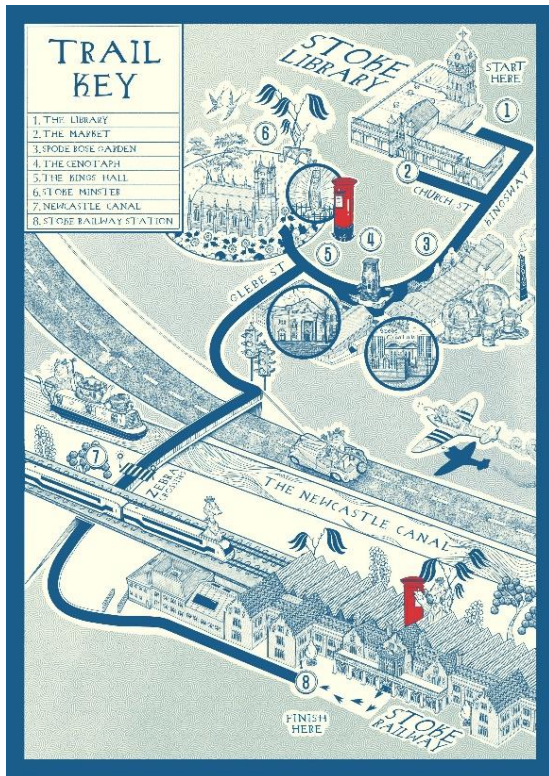

Duck Bills' Great Railway Adventure Story Trail

Character Video QR Sheet

As you follow the Duck Bills' Great Railway Adventure Story Trail Map, and complete the challenges, you can also meet some fictional characters from the past along the way.

Simply scan the QR codes after completing the challenges at the relevant points on the map to view a short character video.

Map Point 1 – The Library

Video 1 – Duck Bills

Map Point 3 – Spode Rose Garden

Video 2 – Lily Potter

Map Point 4 – The Cenotaph

Video 3 – Guinevere Goose

Map Point 6 – Stoke Minster

Video 4 – Squadron Leader Oliver

Map Point 8 – Stoke-on-Trent Railway Station

Video 5 - Thomas Percy Worthing